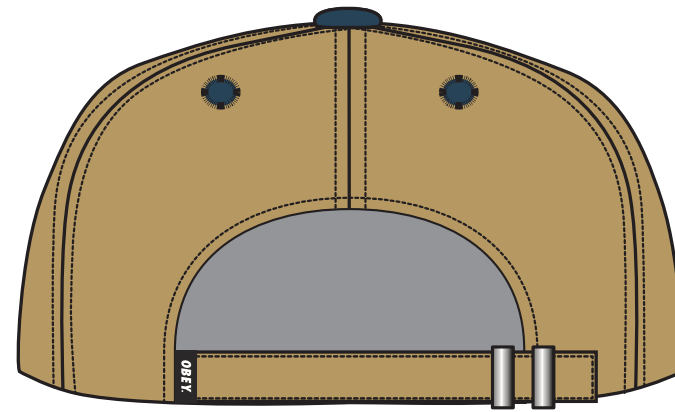

HEADWEAR
BABE 6 PANEL STRAPBACK
ALMOND MULTI
100580235