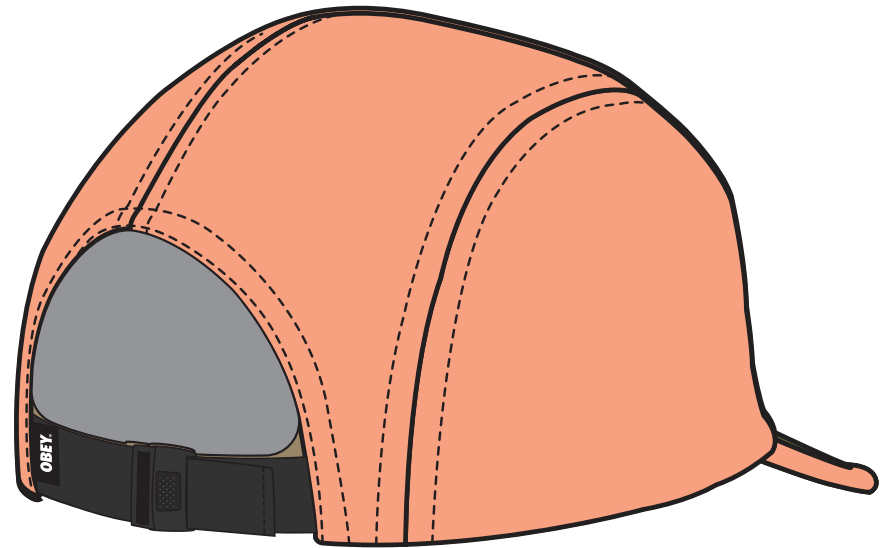

SUMMER 2020
MEN'S COLLECTION

HEADWEAR
EYES 5 PANEL
CORAL
100490059

HEADWEAR
EYES 5 PANEL
BLACK
100490059

HEADWEAR
EYES 5 PANEL
MEDITERRANEAN BLUE
100490059

HEADWEAR
HOLLOW 5 PANEL
LIME MULTI
100490070

HEADWEAR
HOLLOW 5 PANEL
BLACK
100490070