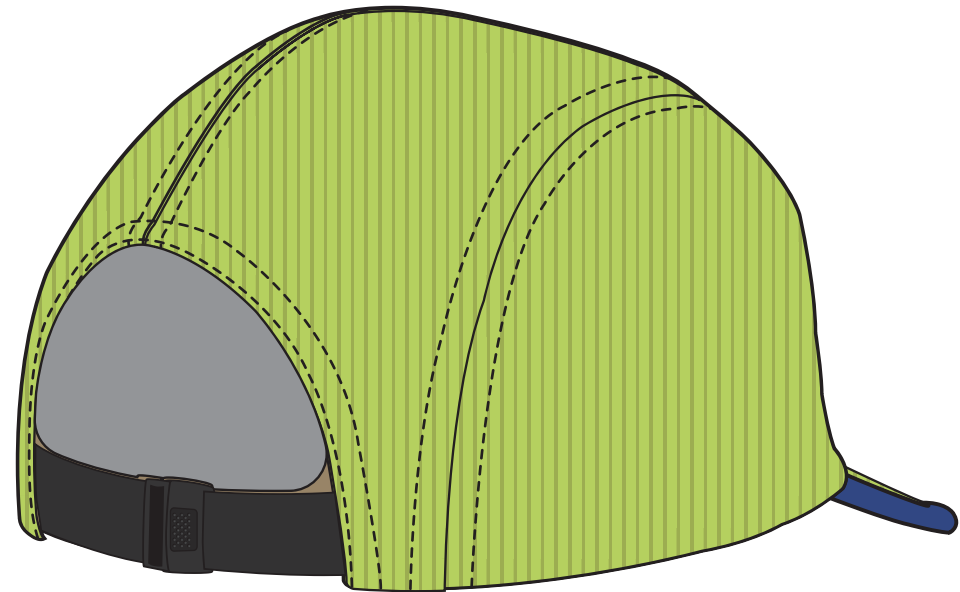

SUMMER 2020
MEN'S COLLECTION

HEADWEAR
EYES 5 PANEL
CORAL
100490059

HEADWEAR
EYES 5 PANEL
BLACK
100490059

HEADWEAR
EYES 5 PANEL
MEDITERRANEAN BLUE
100490059

HEADWEAR
HOLLOW 5 PANEL
LIME MULTI
100490070

HEADWEAR
HOLLOW 5 PANEL
BLACK
100490070