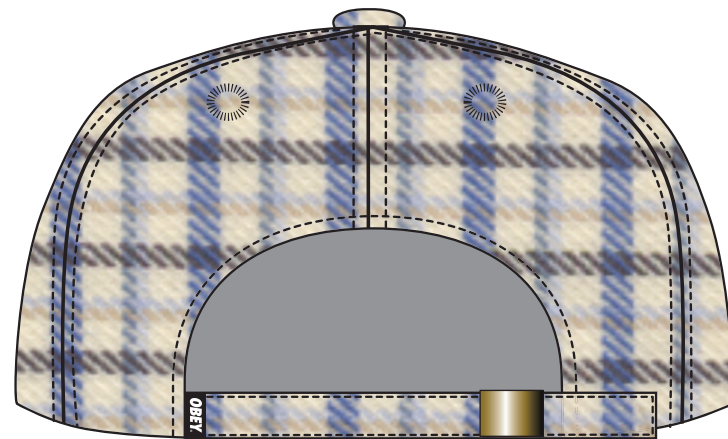

HEADWEAR
VANISH 5 PANEL
BLACK
100490068

HEADWEAR
VANISH 5 PANEL
TEAL
100490068

HEADWEAR
ARTHUR 6 PANEL STRAPBACK
TEAL MULTI
100580237

HEADWEAR
ARTHUR 6 PANEL STRAPBACK
BLUE MULTI
100580237

HEADWEAR
JERICHO 6 PANEL STRAPBACK
BLACK MULTI
100580239